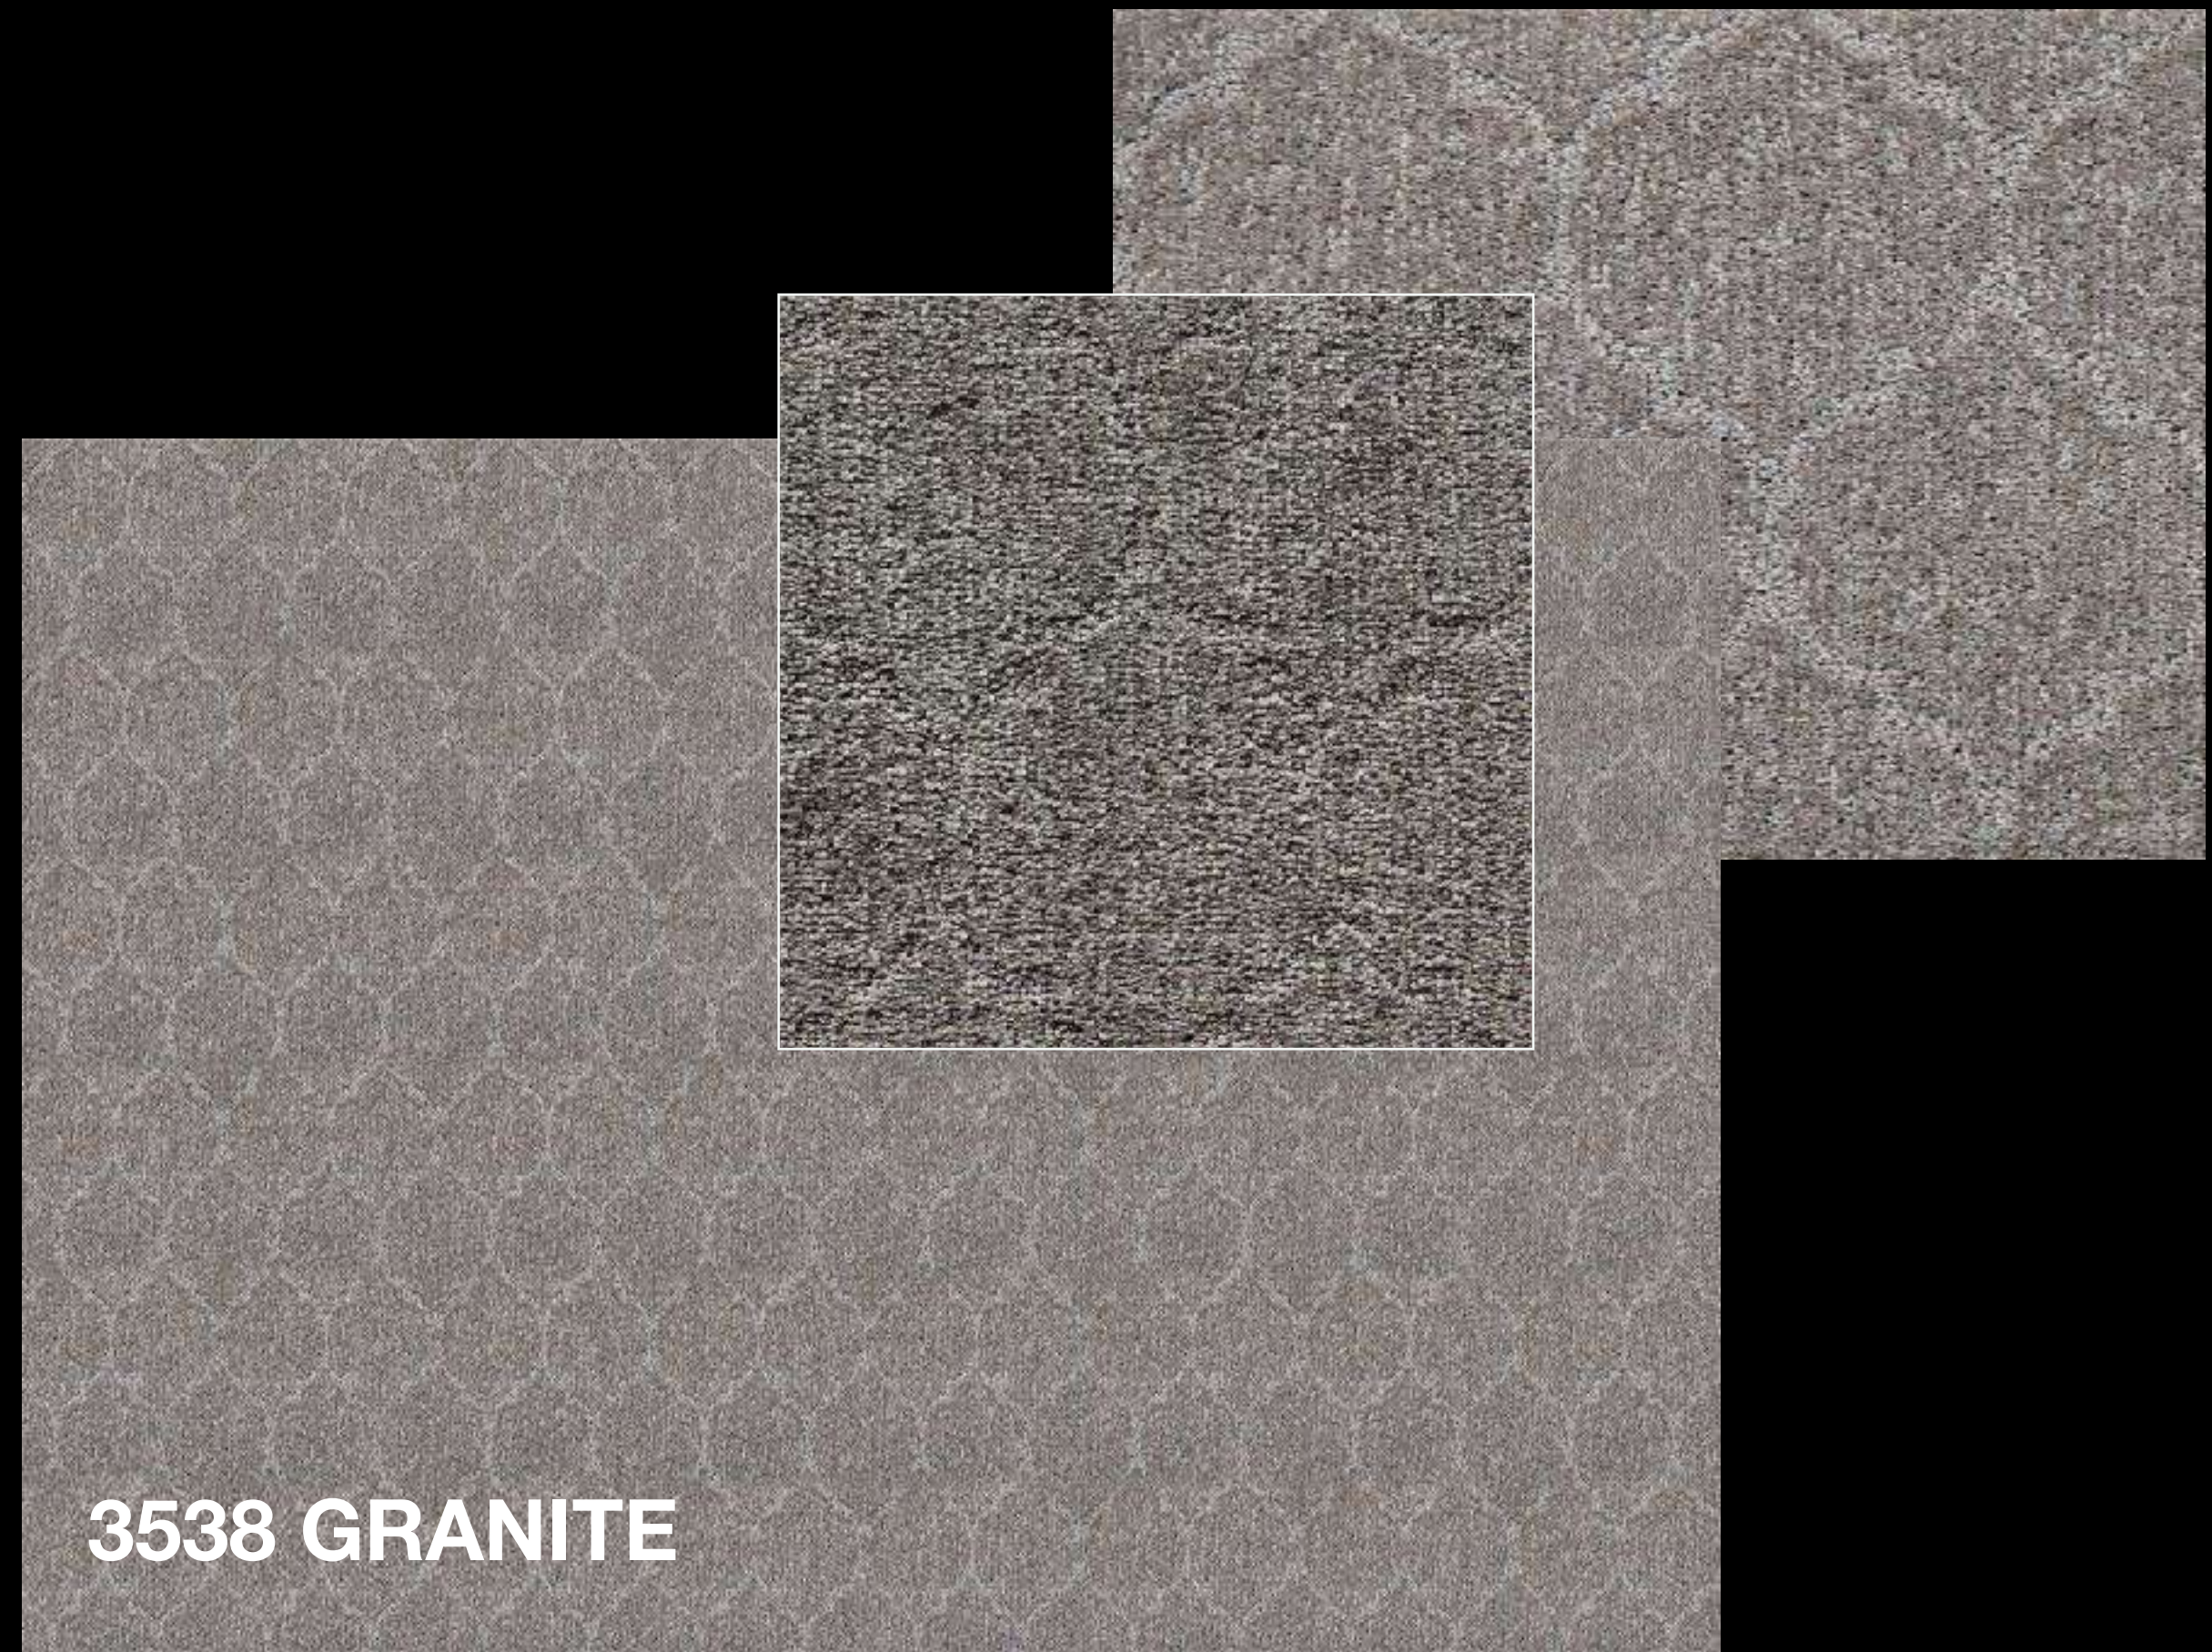

3913 CASHMERE

SILHOUETTE
100% SOLUTION DYED PRIMOS
ANCHO 3.66 m
RASURADA

SILHOUETTE
100% SOLUTION DYED PRIMOS
ANCHO 3.66 m
RASURADA

4583 SANDSTONE

4185 ESSENTIAL

SILHOUETTE
100% SOLUTION DYED PRIMOS
ANCHO 3.66 m
RASURADA