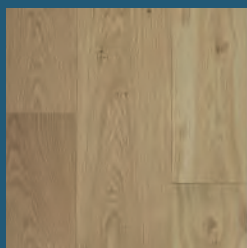

COLECCIÓN Alpes

MODELOS

Zermatt