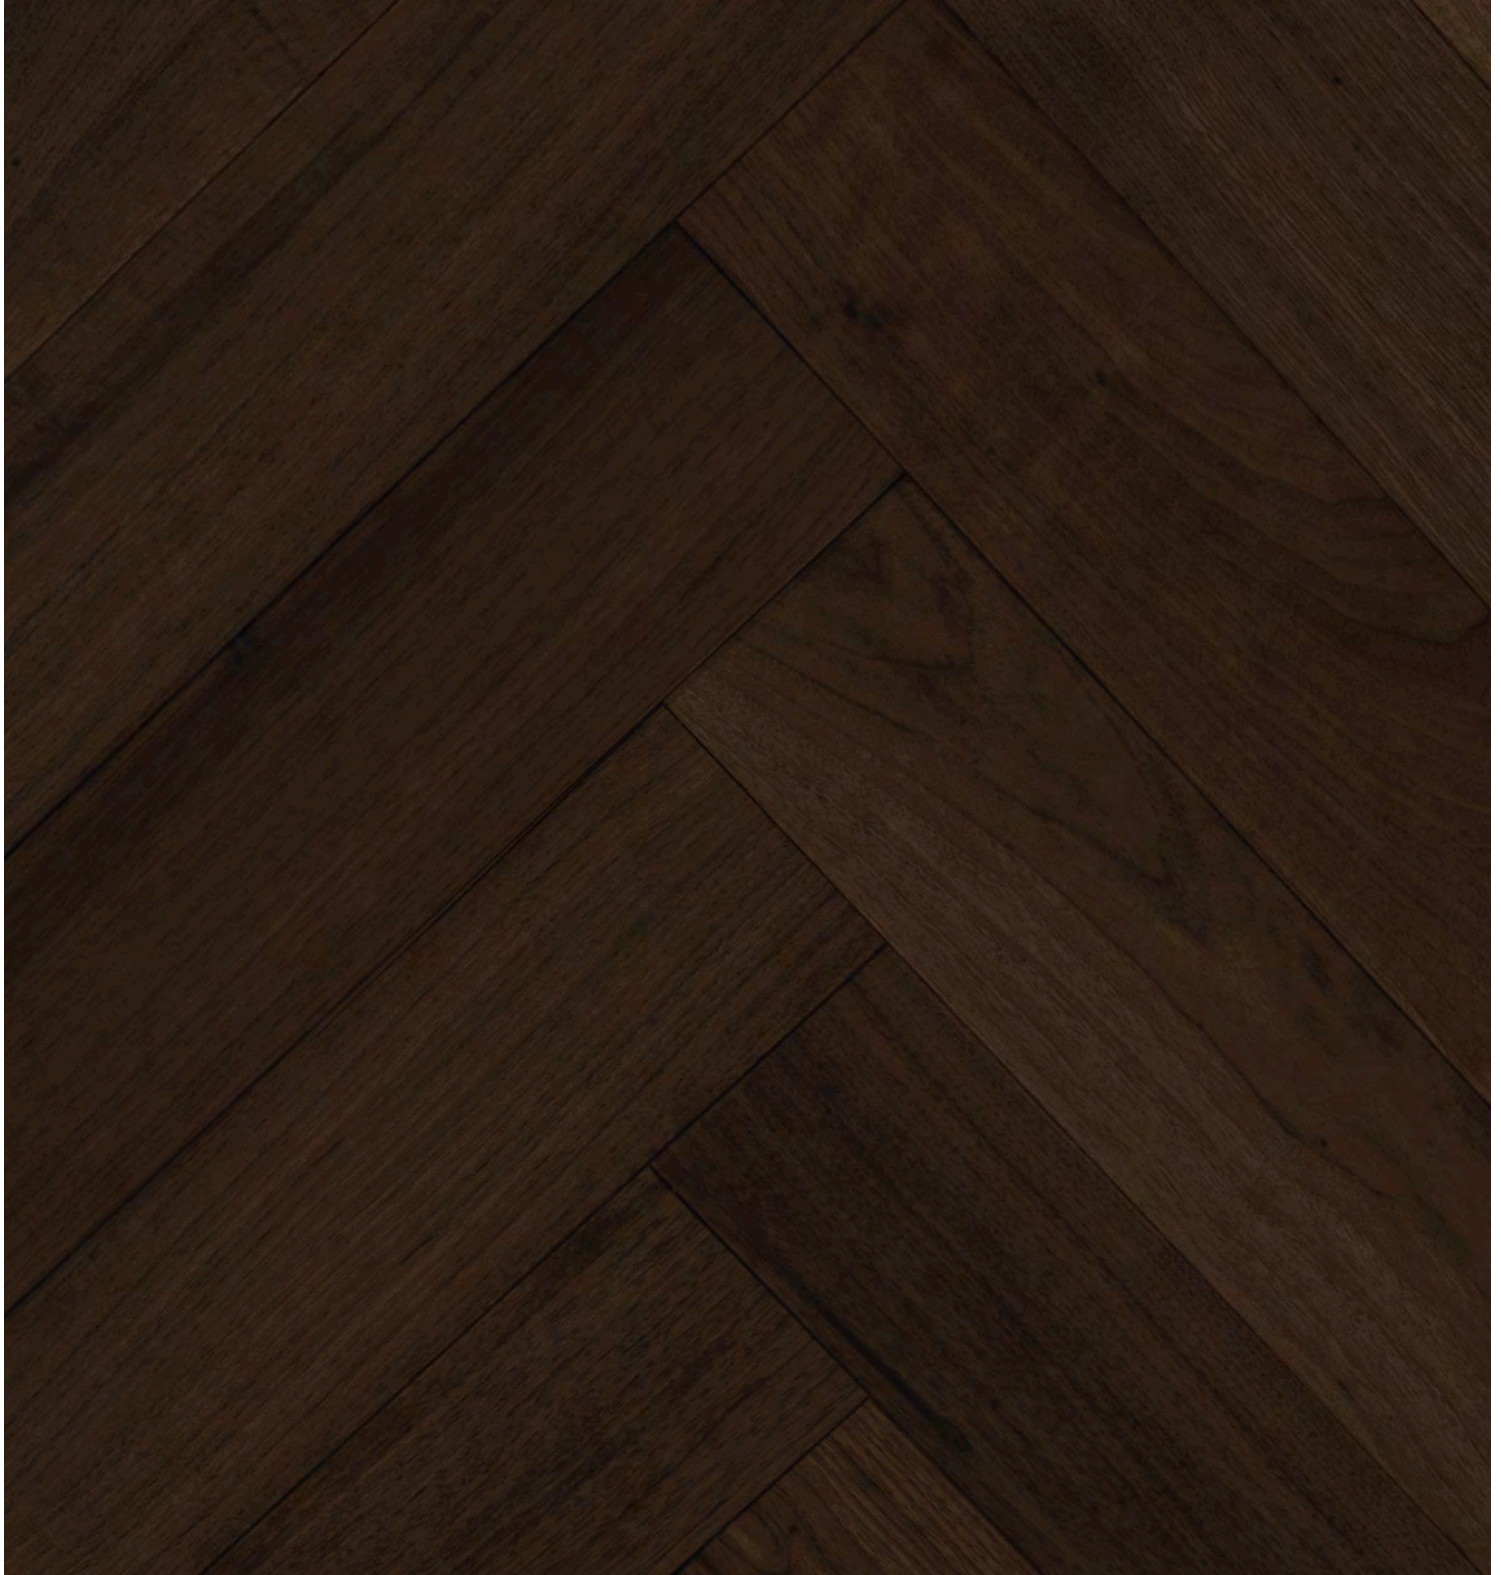

HERRINGBONE WALNUT