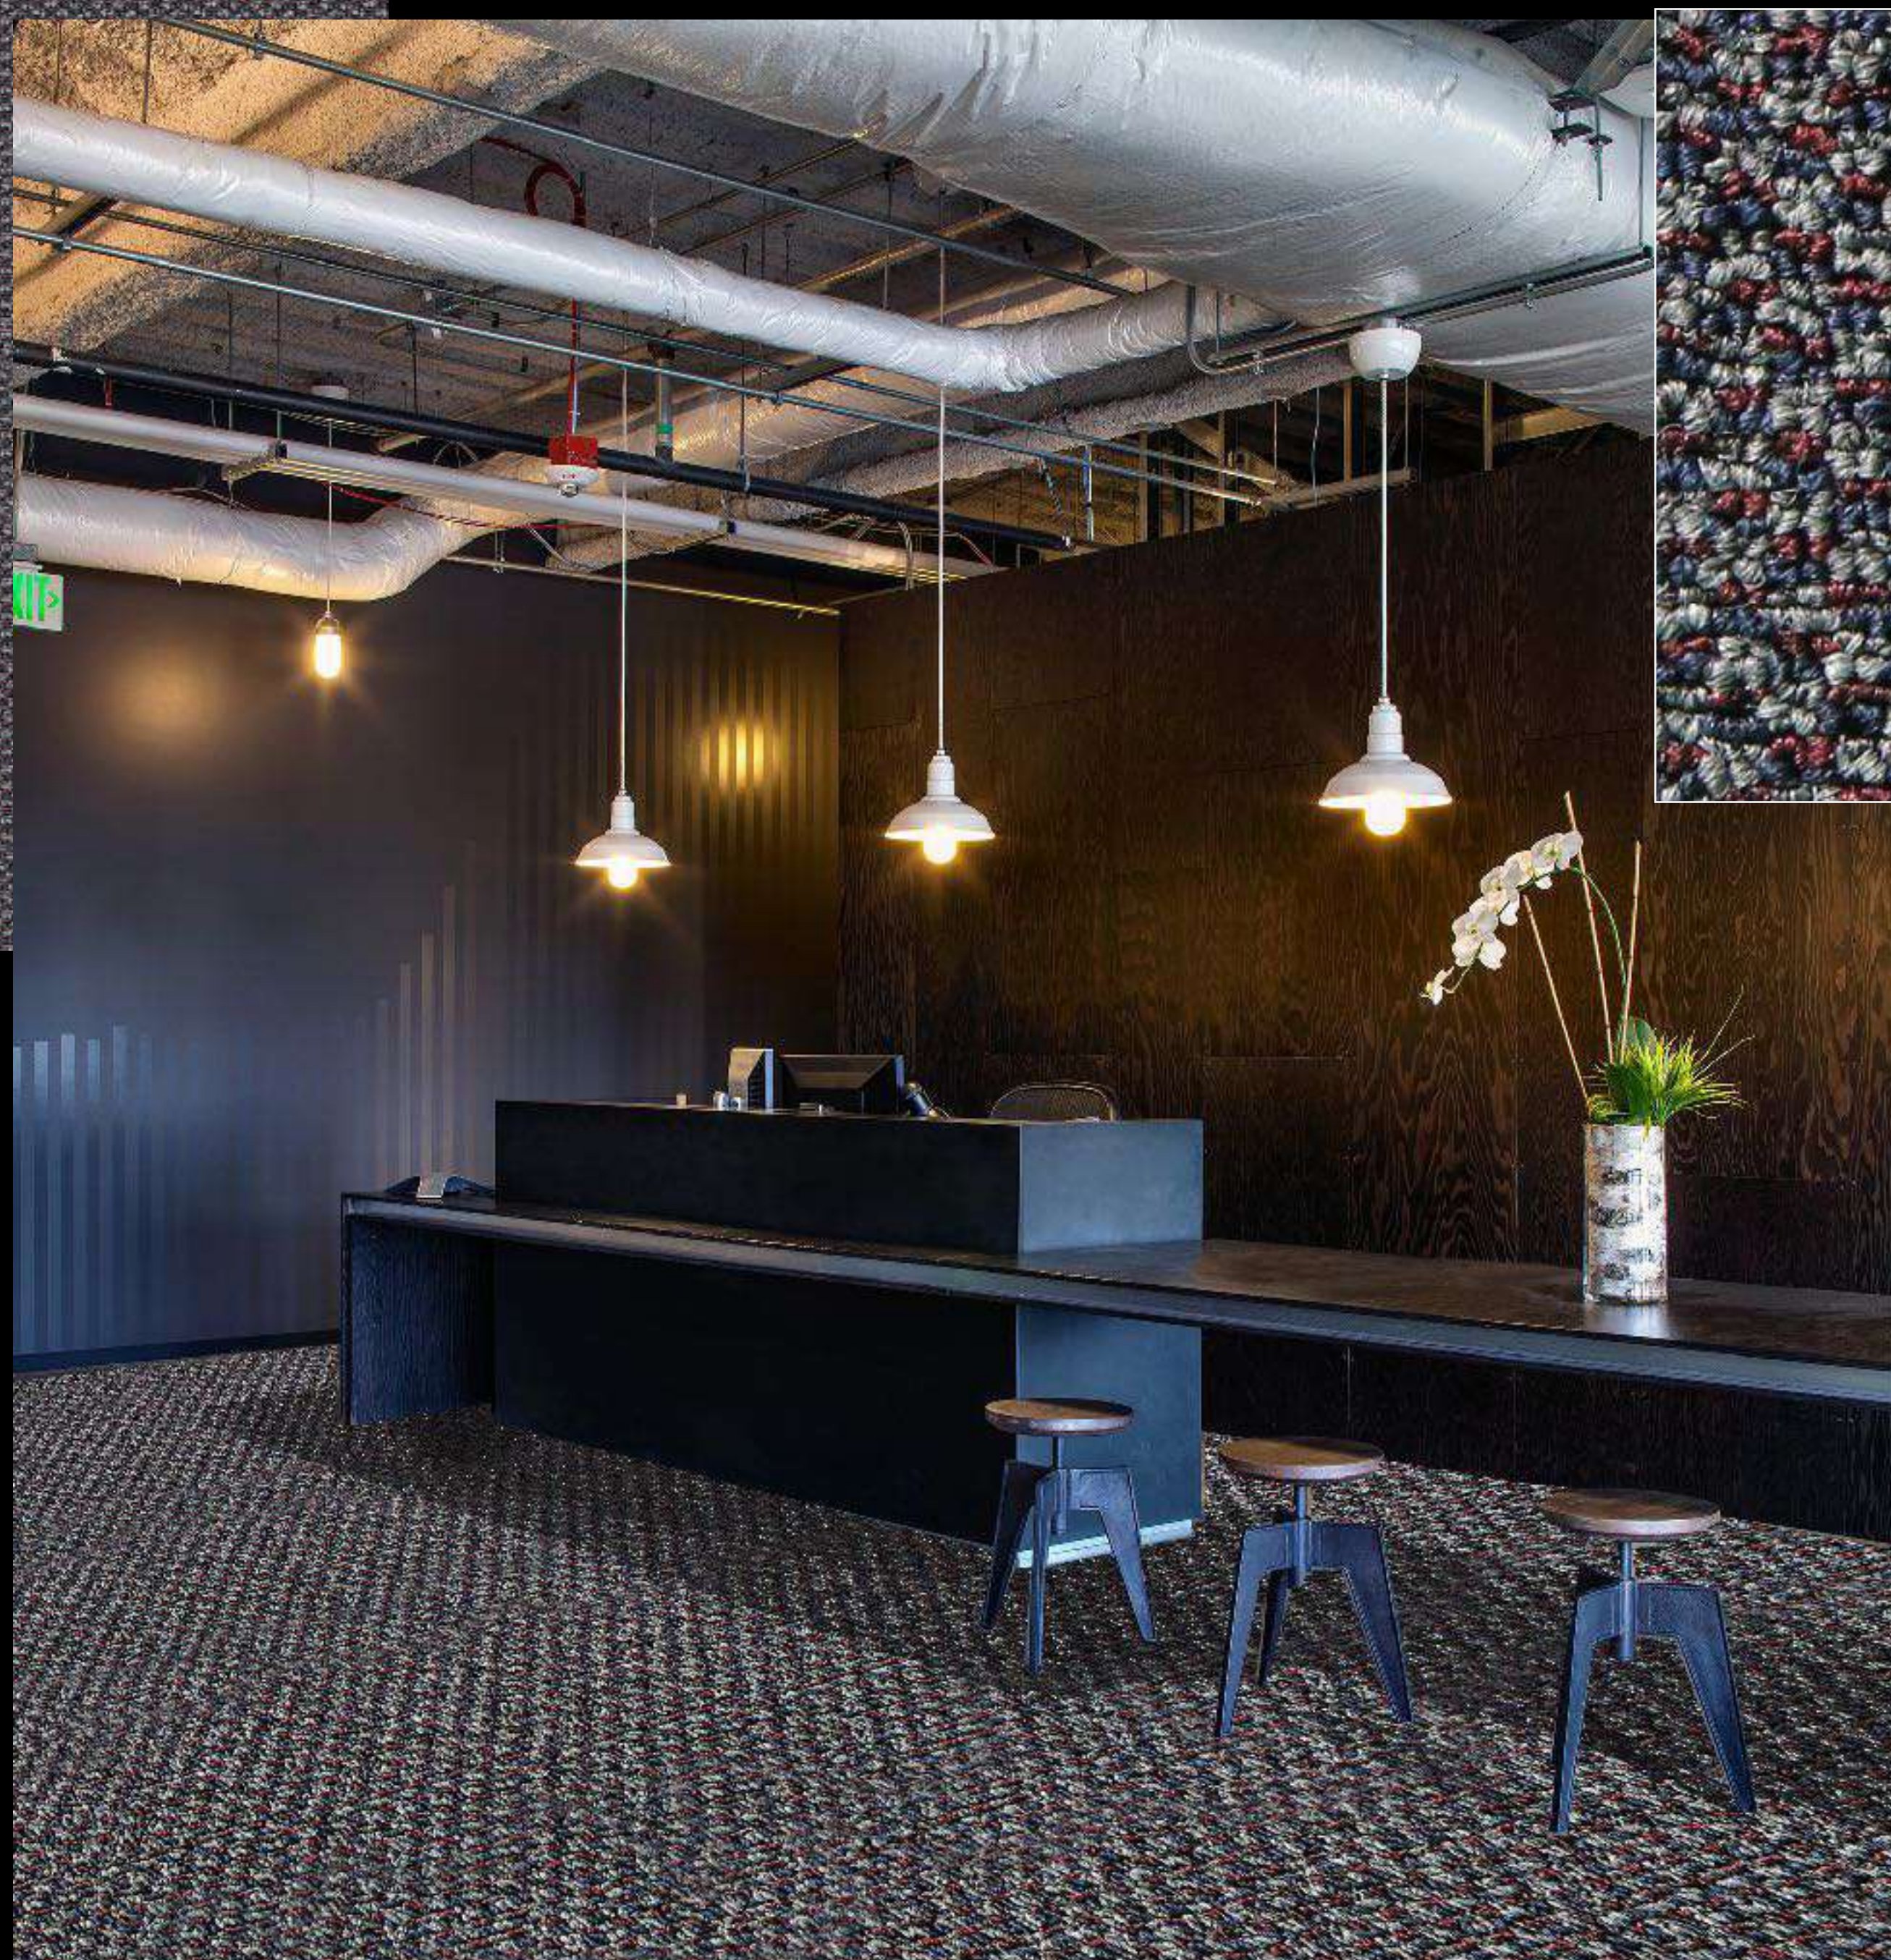

104

CLUB DESIGN II
100% POLIPROPILENO
ANCHO 3.66 m
RIZO GRAFFICS