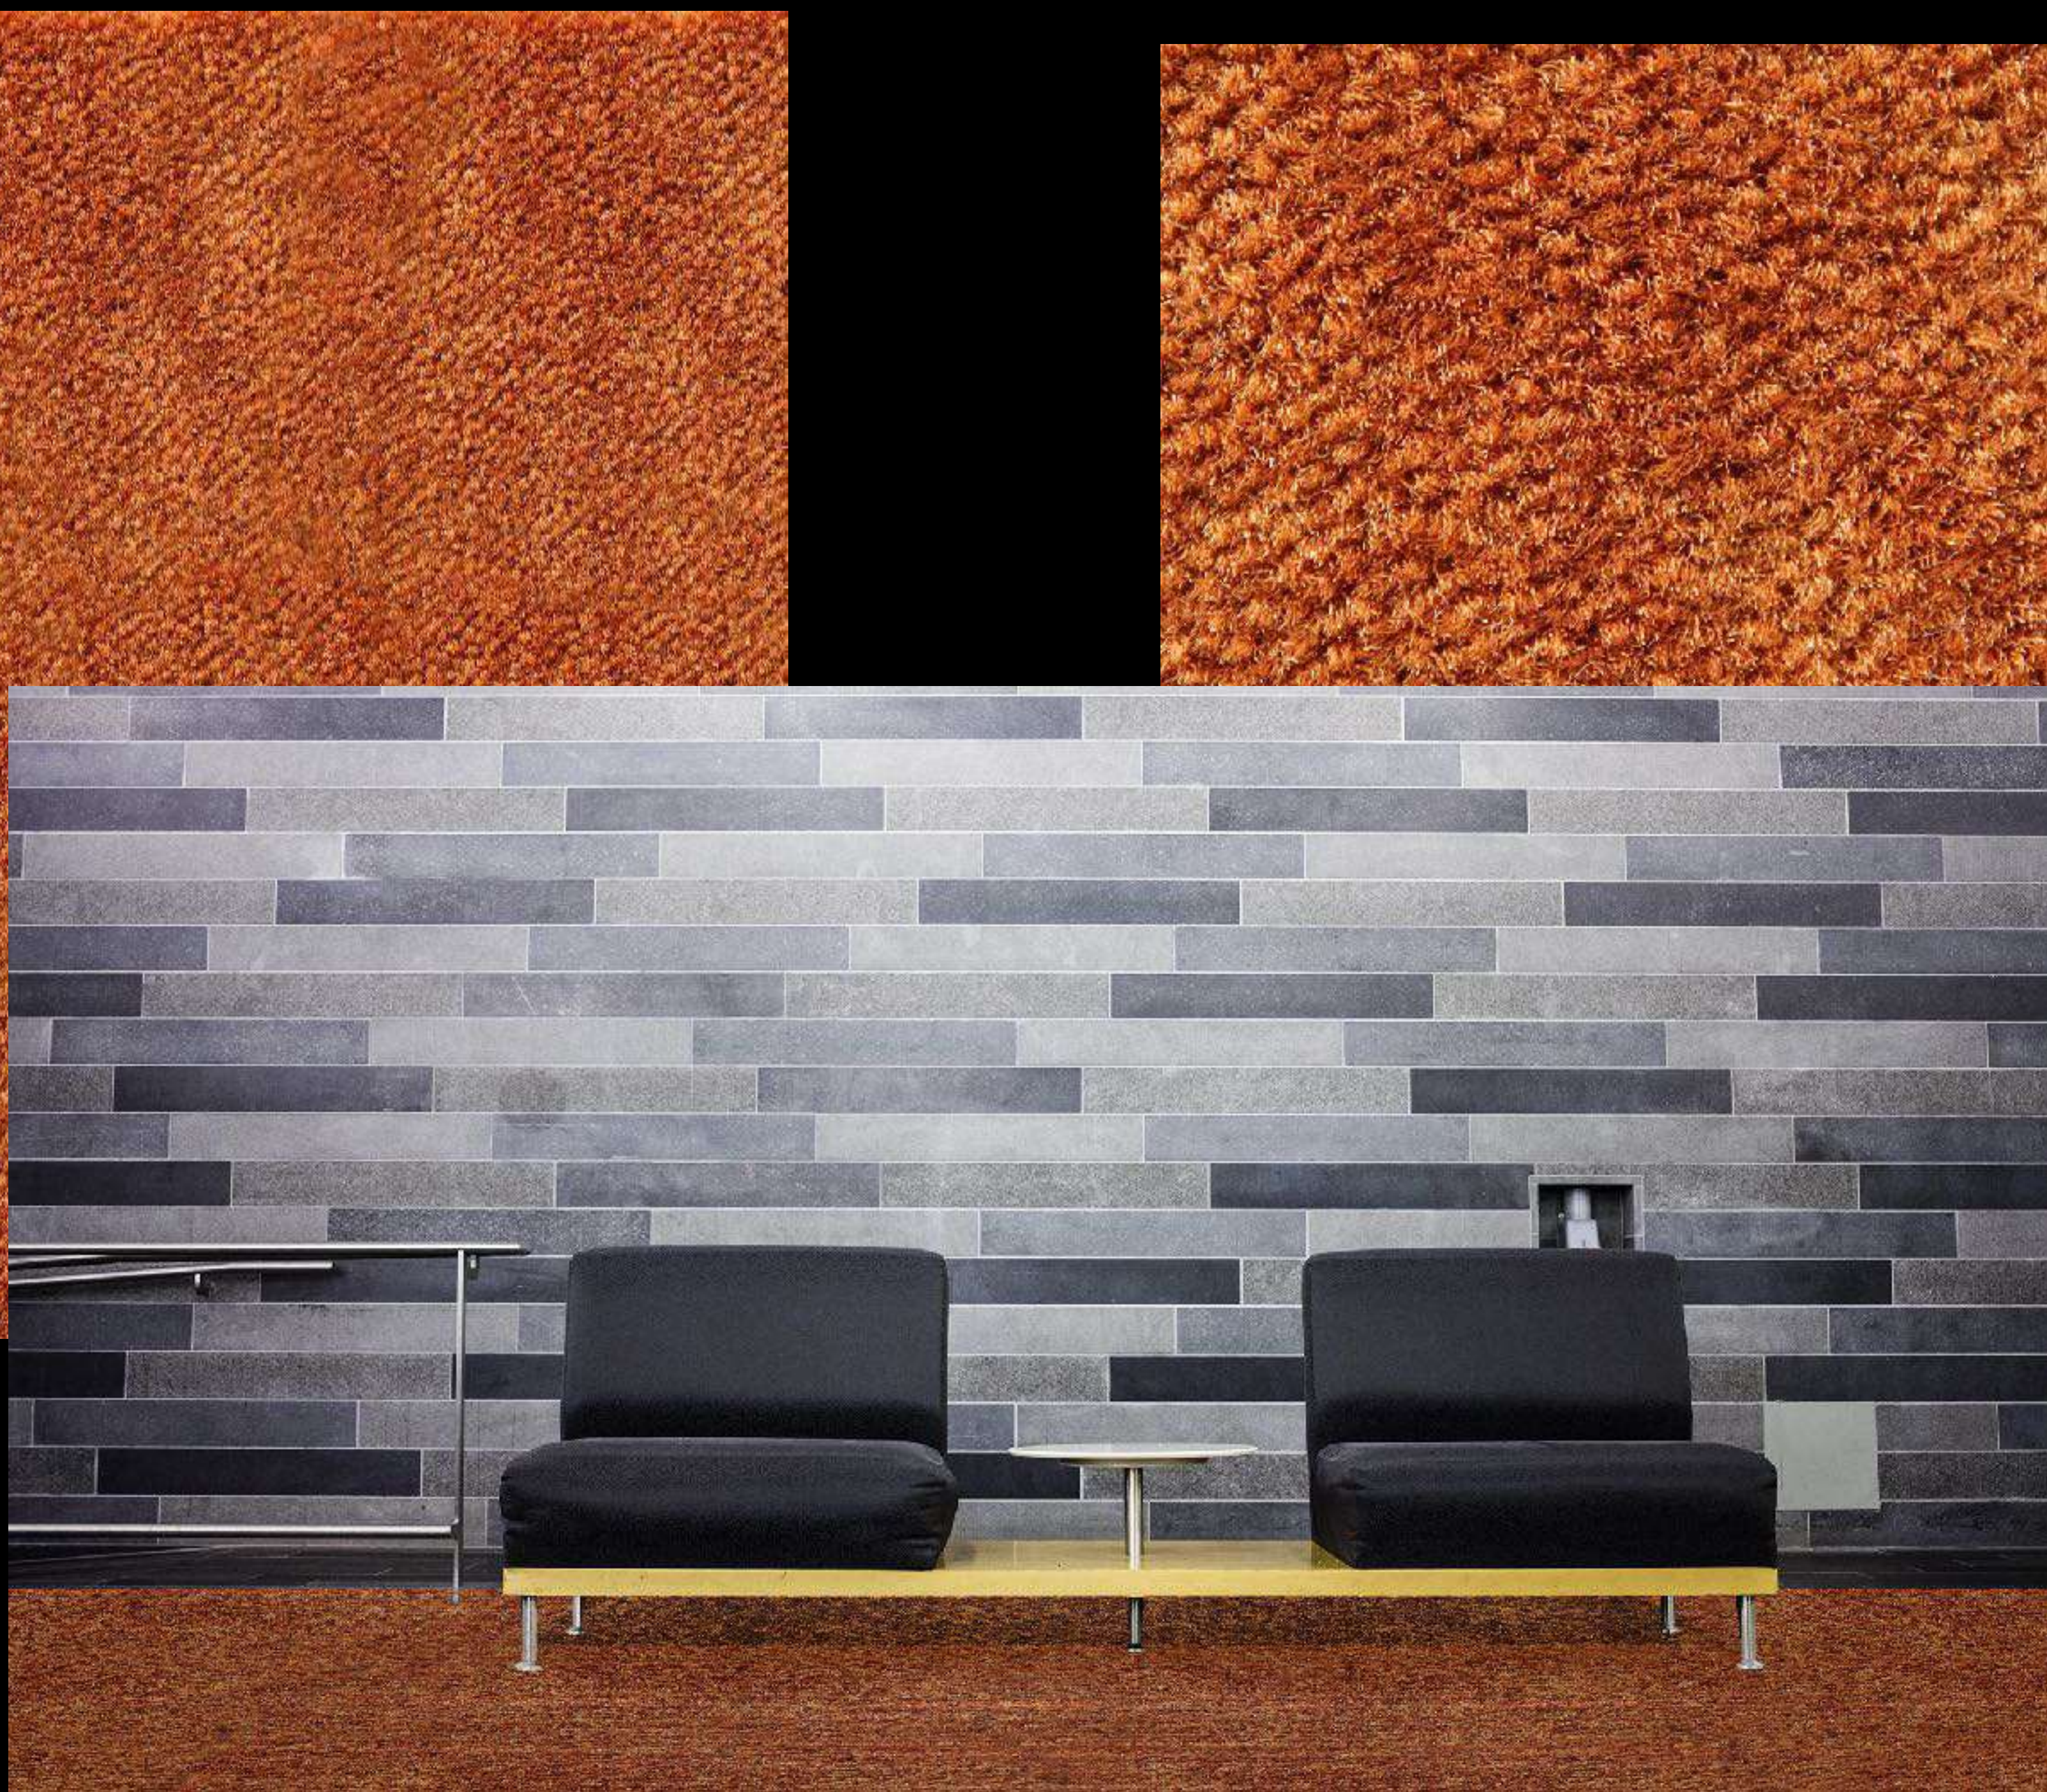

A modern office lounge with a large window overlooking a city skyline and a marina. The word "COMERCIAL" is overlaid in the center. The room features two blue leather armchairs, a dark coffee table, and two large potted plants. The view outside shows a dense urban landscape with numerous high-rise buildings and a waterfront area with houses and a small boat.

COMERCIAL

87

**CAMBRIDGE**  
**100% NYLON**  
**ANCHO 4 m**  
**RASURADA**

257

**CAMBRIDGE**  
100% NYLON  
ANCHO 4 m  
RASURADA

**CAMBRIDGE**  
**100% NYLON**  
**ANCHO 4 m**  
**RASURADA**

**CAMBRIDGE**  
**100% NYLON**  
**ANCHO 4 m**  
**RASURADA**